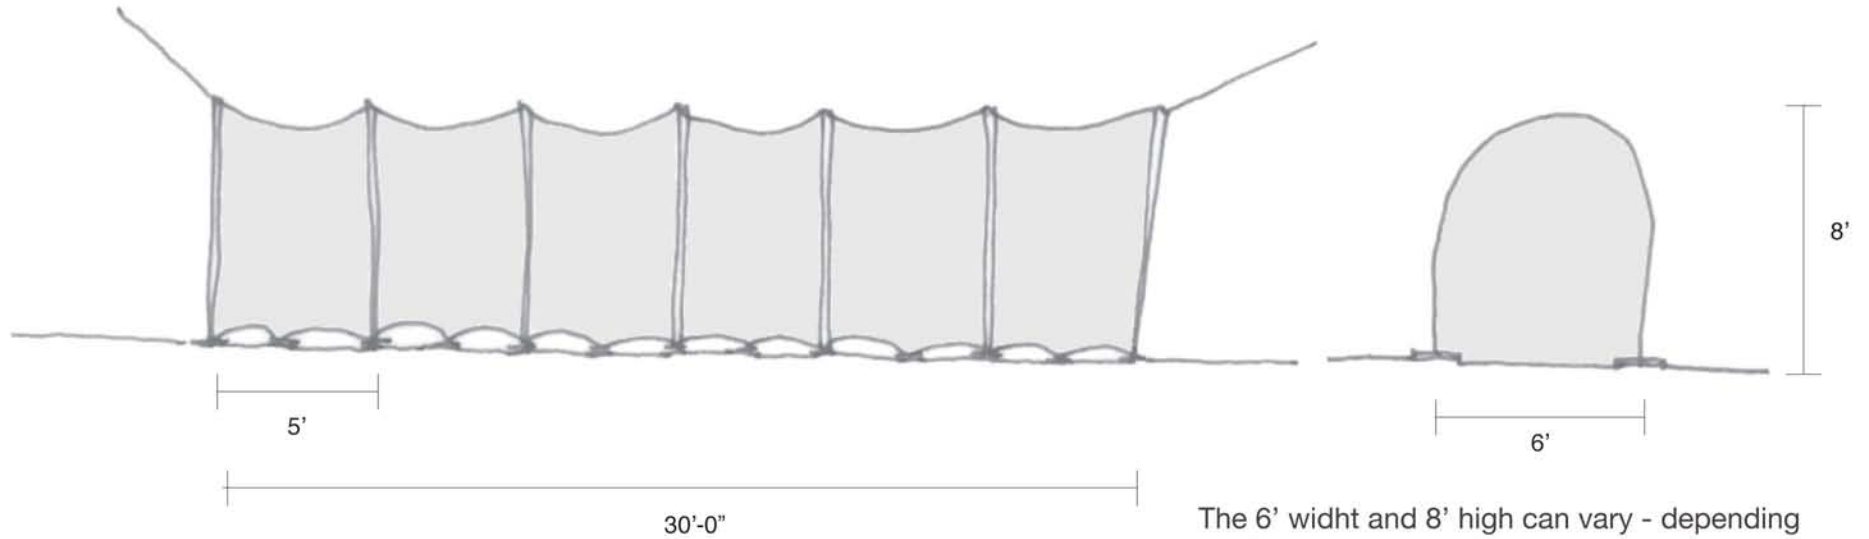

Tunnels comes in sections of 5'-0", 10'-0", 15'-0", 20'-0" ... and has also a corner piece. The 28'-0" long tunnel has 7'-0" sections.

GISELA STROMEYER DESIGN

Event Rentals

Flame

GISELA STROMEYER DESIGN

Event Rentals