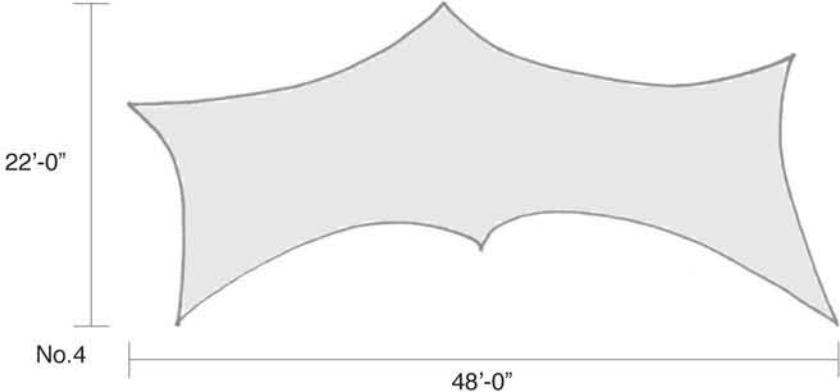

GISELA STROMEYER DESIGN

Event Rentals

Large Shapes - 1