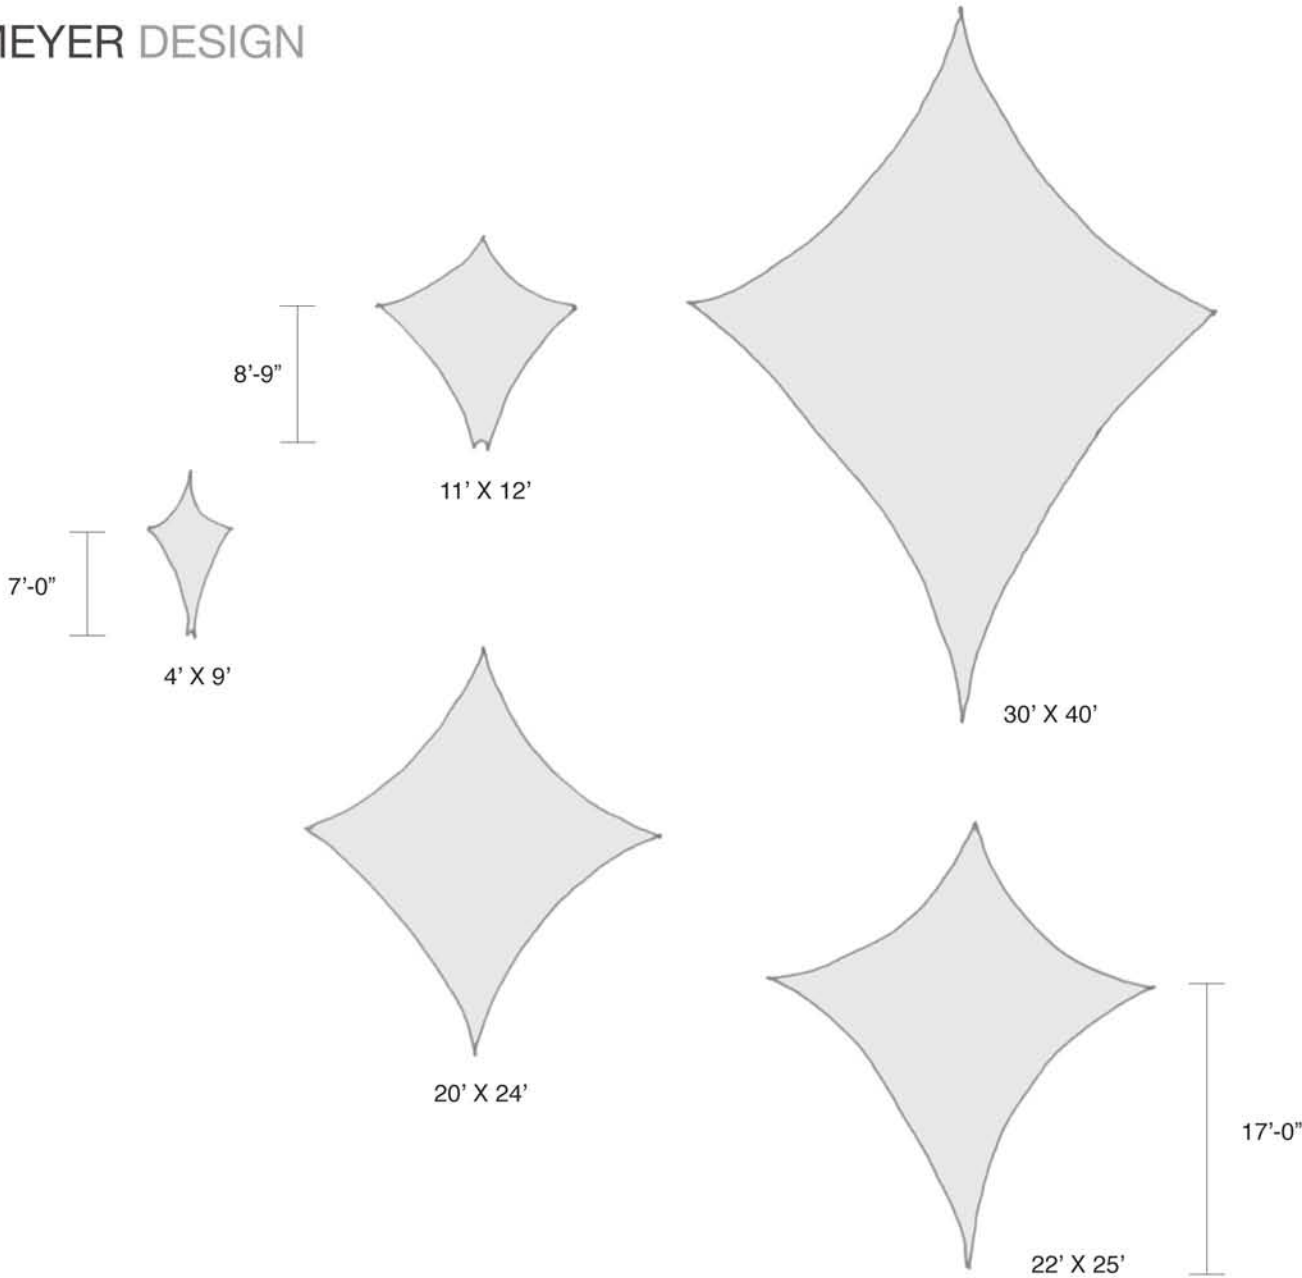

10' X 40'

Event Rentals

10' X 40'

10' X 24'

10' X 16'

10' X 12'

8' X 24'

8' X 16'

8' X 12'

6' X 7'

3' X 7'

12' X 14'

GISELA STROMEYER DESIGN

Event Rentals

Multiple Laced Screens

GISELA STROMEYER DESIGN

Side View

GISELA STROMEYER DESIGN

Event Rentals

Petals

10' X 10'

20' X 20'

Combination

GISELA STROMEYER DESIGN

Event Rentals

Wing

GISELA STROMEYER DESIGN

Event Rentals

Blade

Available in right and left side

65'

30' to 33'