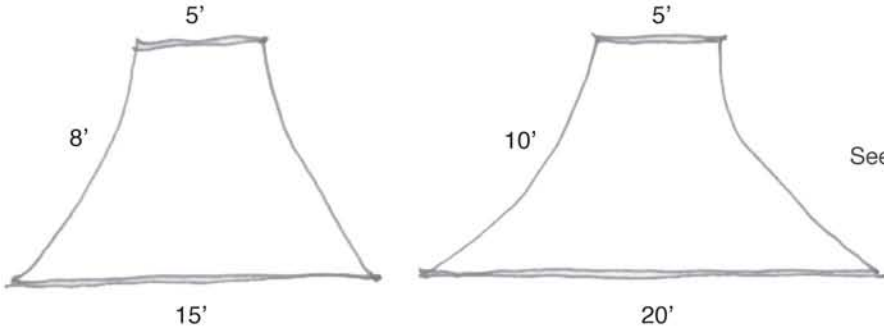

GISELA STROMEYER DESIGN

Event Rentals

Bell combinations and see-through fabric

See-through Fabric Bells