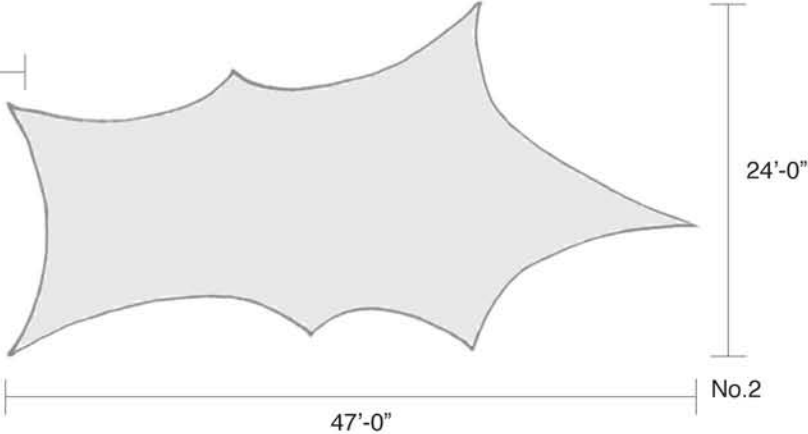

GISELA STROMEYER DESIGN

Event Rentals

Large Shapes - 1