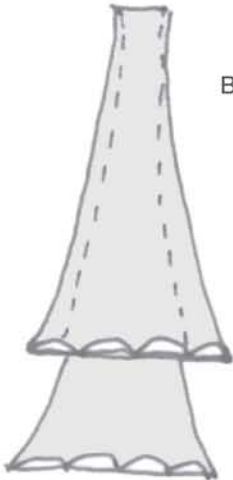

Bell combinations