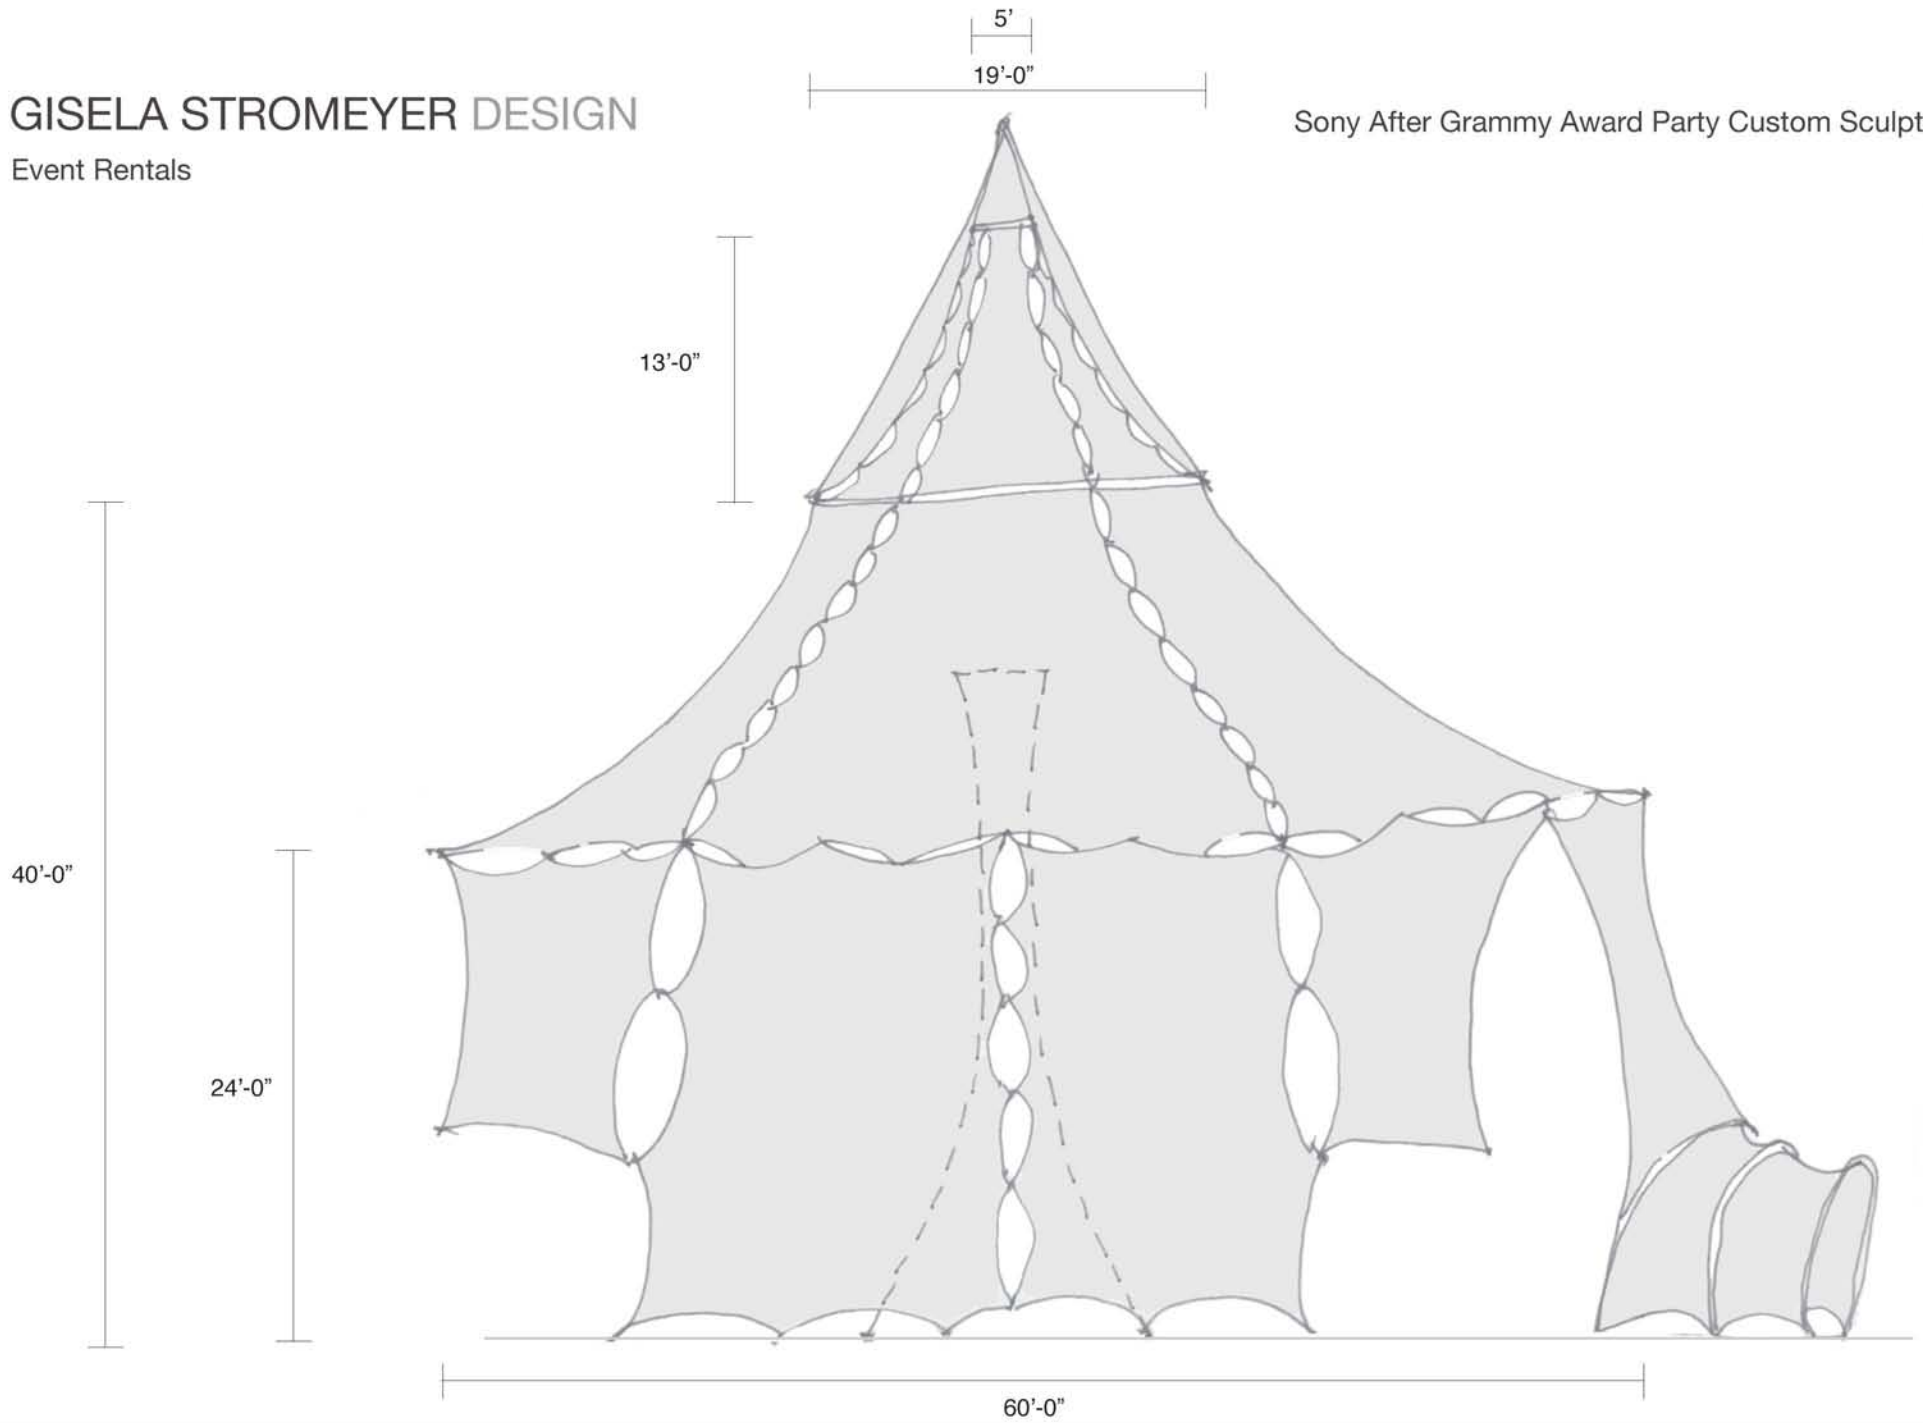

GISELA STROMEYER DESIGN
Event Rentals

Sony After Grammy Award Party Custom Sculpture