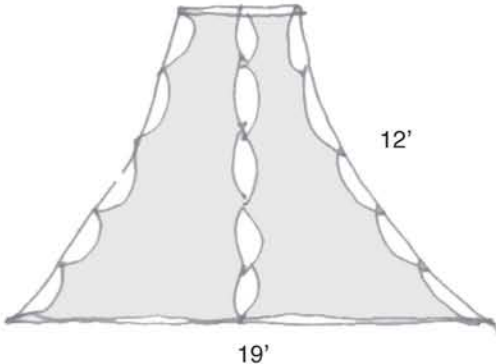

Laced Solid Fabric Bell