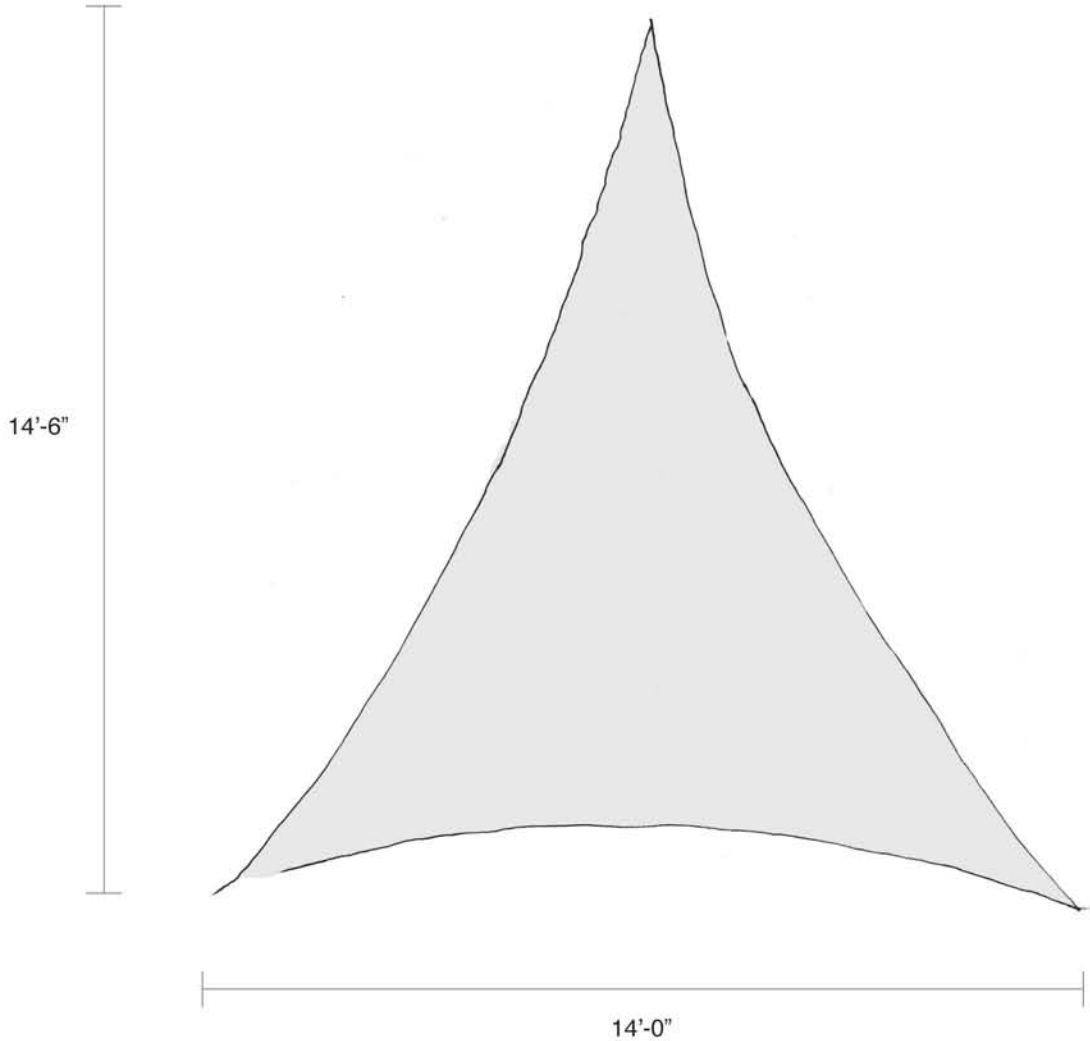

Side View

GISELA STROMEYER DESIGN

Event Rentals

Petals

10' X 10'

20' X 20'

Combination

GISELA STROMEYER DESIGN