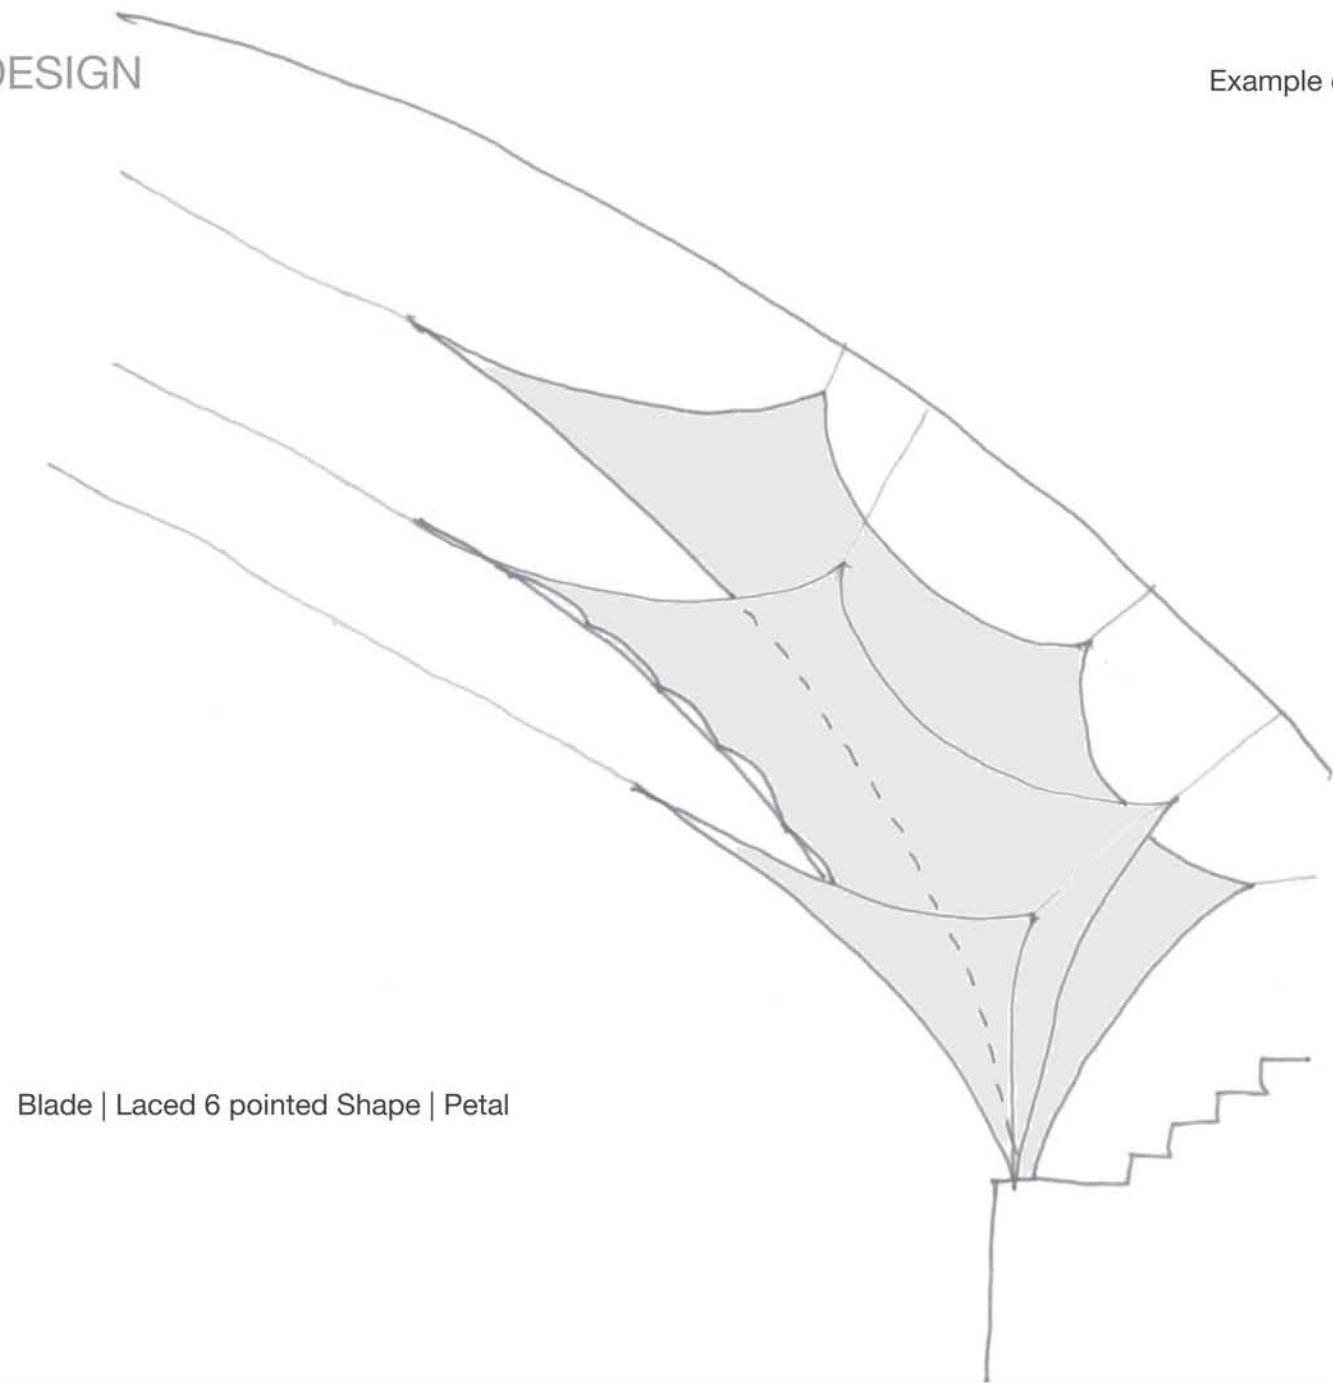

Event Rentals

Wing

GISELA STROMEYER DESIGN

Event Rentals

Blade

Available in right and left side

65'

30' to 33'

GISELA STROMEYER DESIGN

Event Rentals

Example of layering

Blade | Laced 6 pointed Shape | Petal

GISELA STROMEYER DESIGN

Event Rentals

Flat Bamboo

Can be shorter and be used horizontally