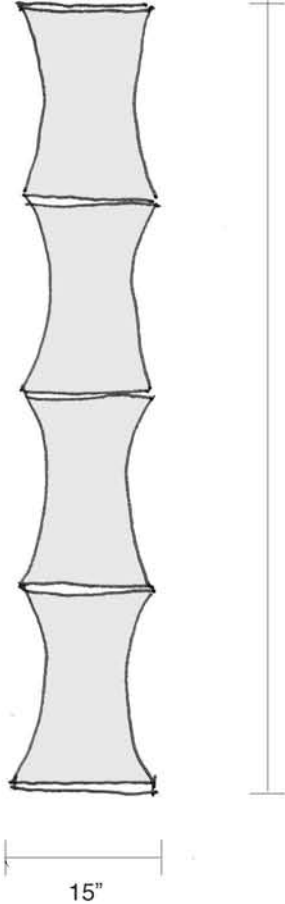

Bamboo

The Bamboo lamp is sold as shown or can be custom made to a specific height. The lamp is suspended from the ceiling and stretches down to the floor, pulled by weights in the wooden base, which is holding a halogen spot light. The body is white spandex stretch fabric, shaped by fiberglass rings.

24" section can be extended to 10' - 12' - 14'