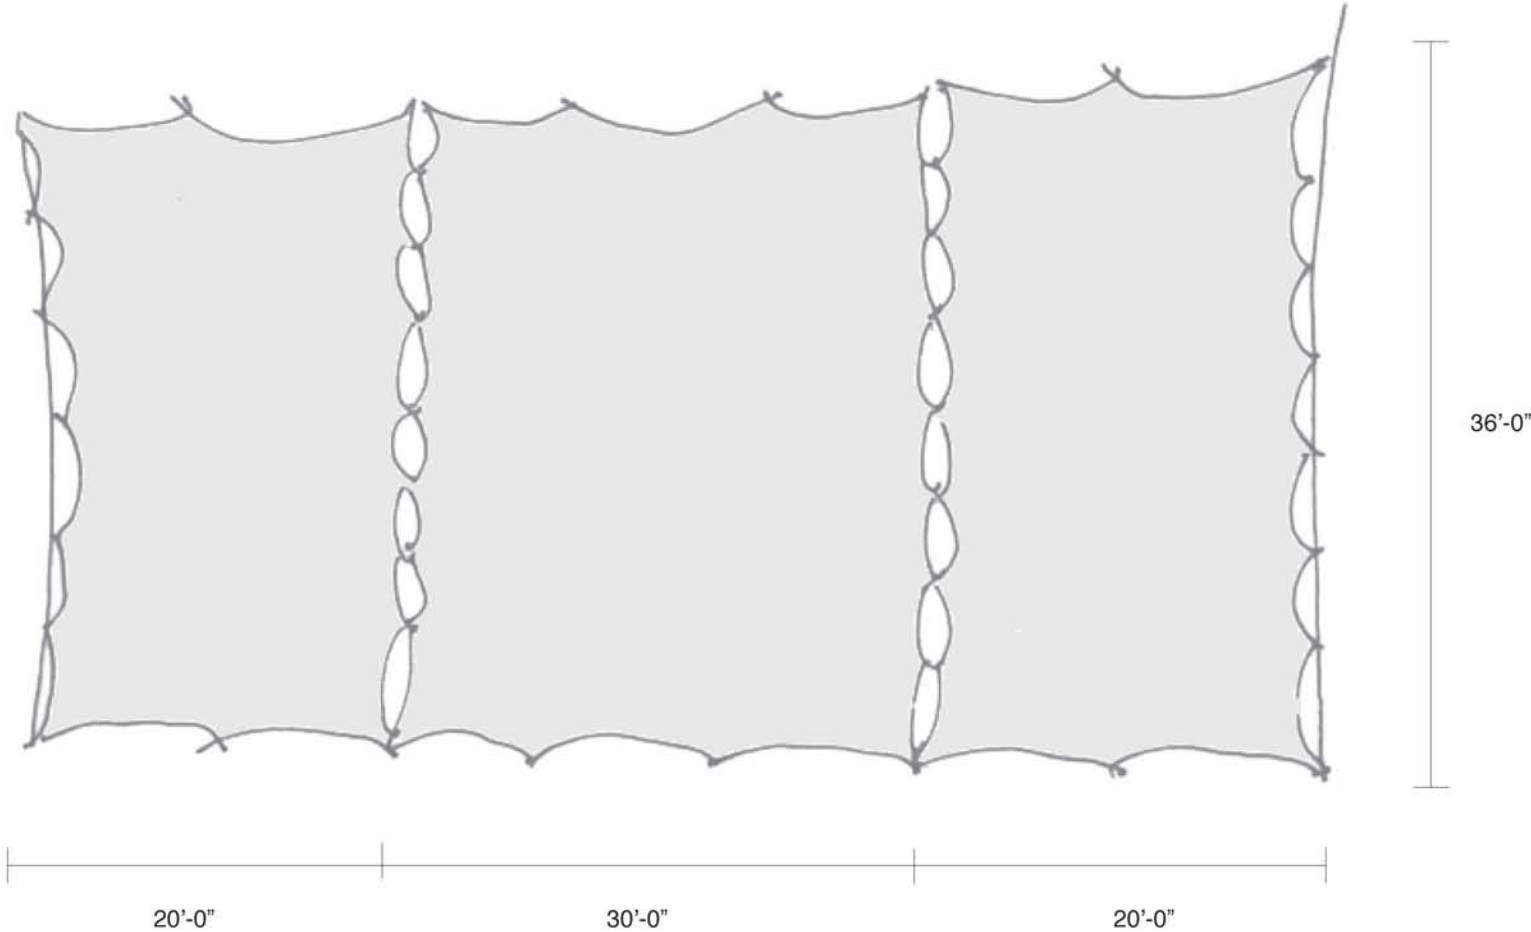

8' X 12'

6' X 7'

3' X 7'

12' X 14'

GISELA STROMEYER DESIGN

Event Rentals

Multiple Laced Screens

GISELA STROMEYER DESIGN

Side View

GISELA STROMEYER DESIGN

Event Rentals

Petals

10' X 10'

20' X 20'

Combination

GISELA STROMEYER DESIGN