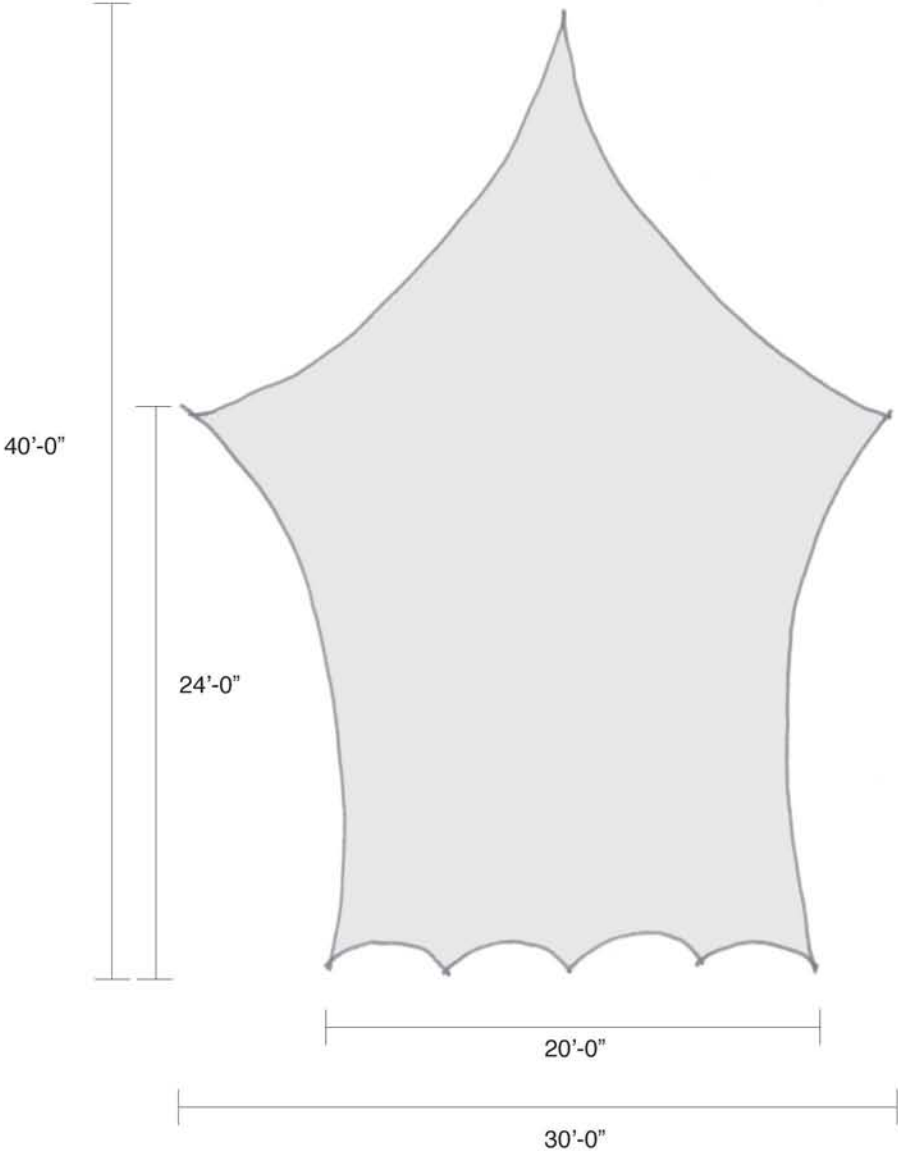

Side View

GISELA STROMEYER DESIGN

Event Rentals

Petals

10' X 10'

20' X 20'

Combination

GISELA STROMEYER DESIGN

Event Rentals

Wing

GISELA STROMEYER DESIGN

Event Rentals

Blade

Available in right and left side

65'

30' to 33'