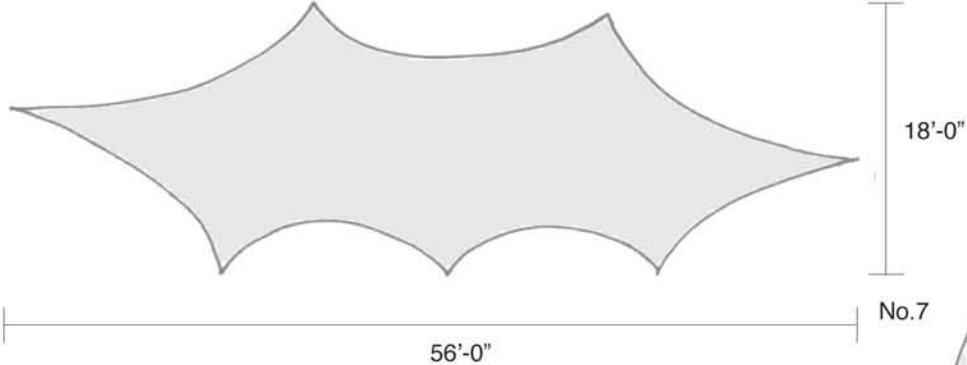

GISELA STROMEYER DESIGN

Event Rentals

Large Shapes - 1