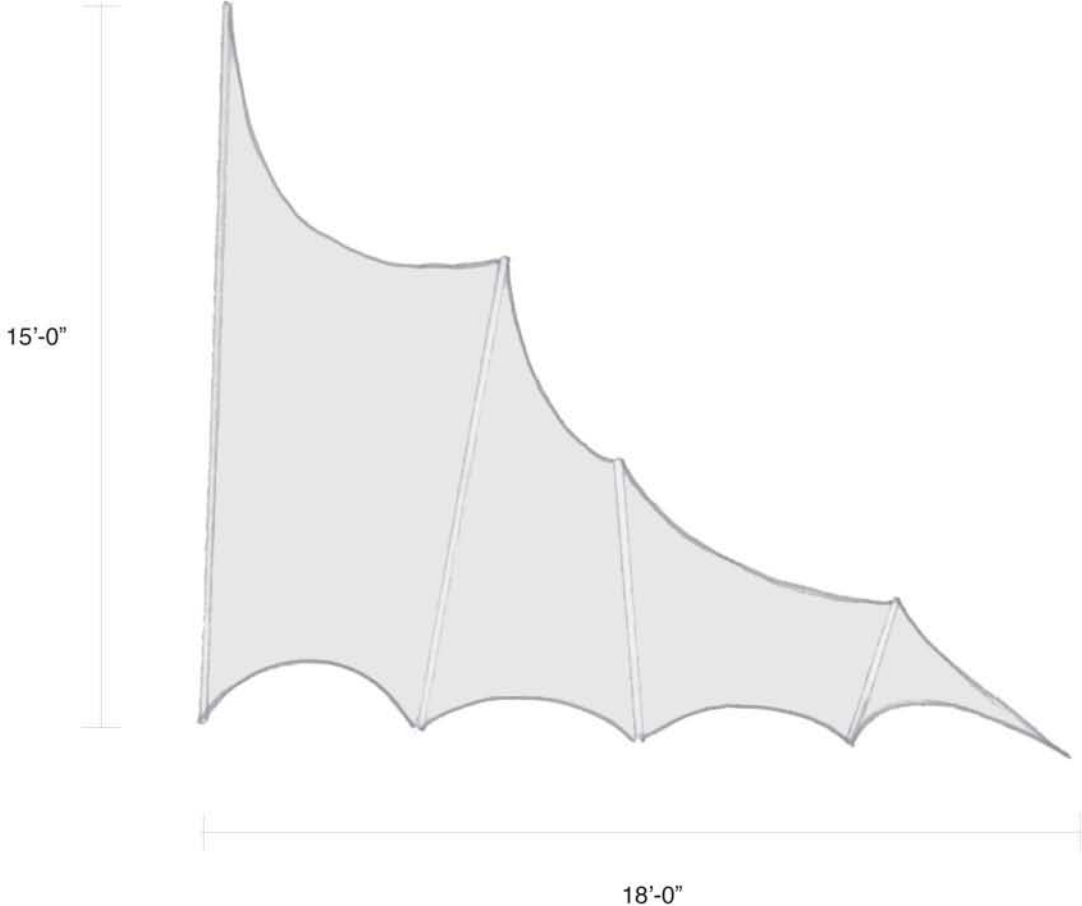

Side View

GISELA STROMEYER DESIGN

Event Rentals

Petals

10' X 10'

20' X 20'

Combination

GISELA STROMEYER DESIGN

Event Rentals

Wing

GISELA STROMEYER DESIGN

Event Rentals

Blade

Available in right and left side

65'

30' to 33'