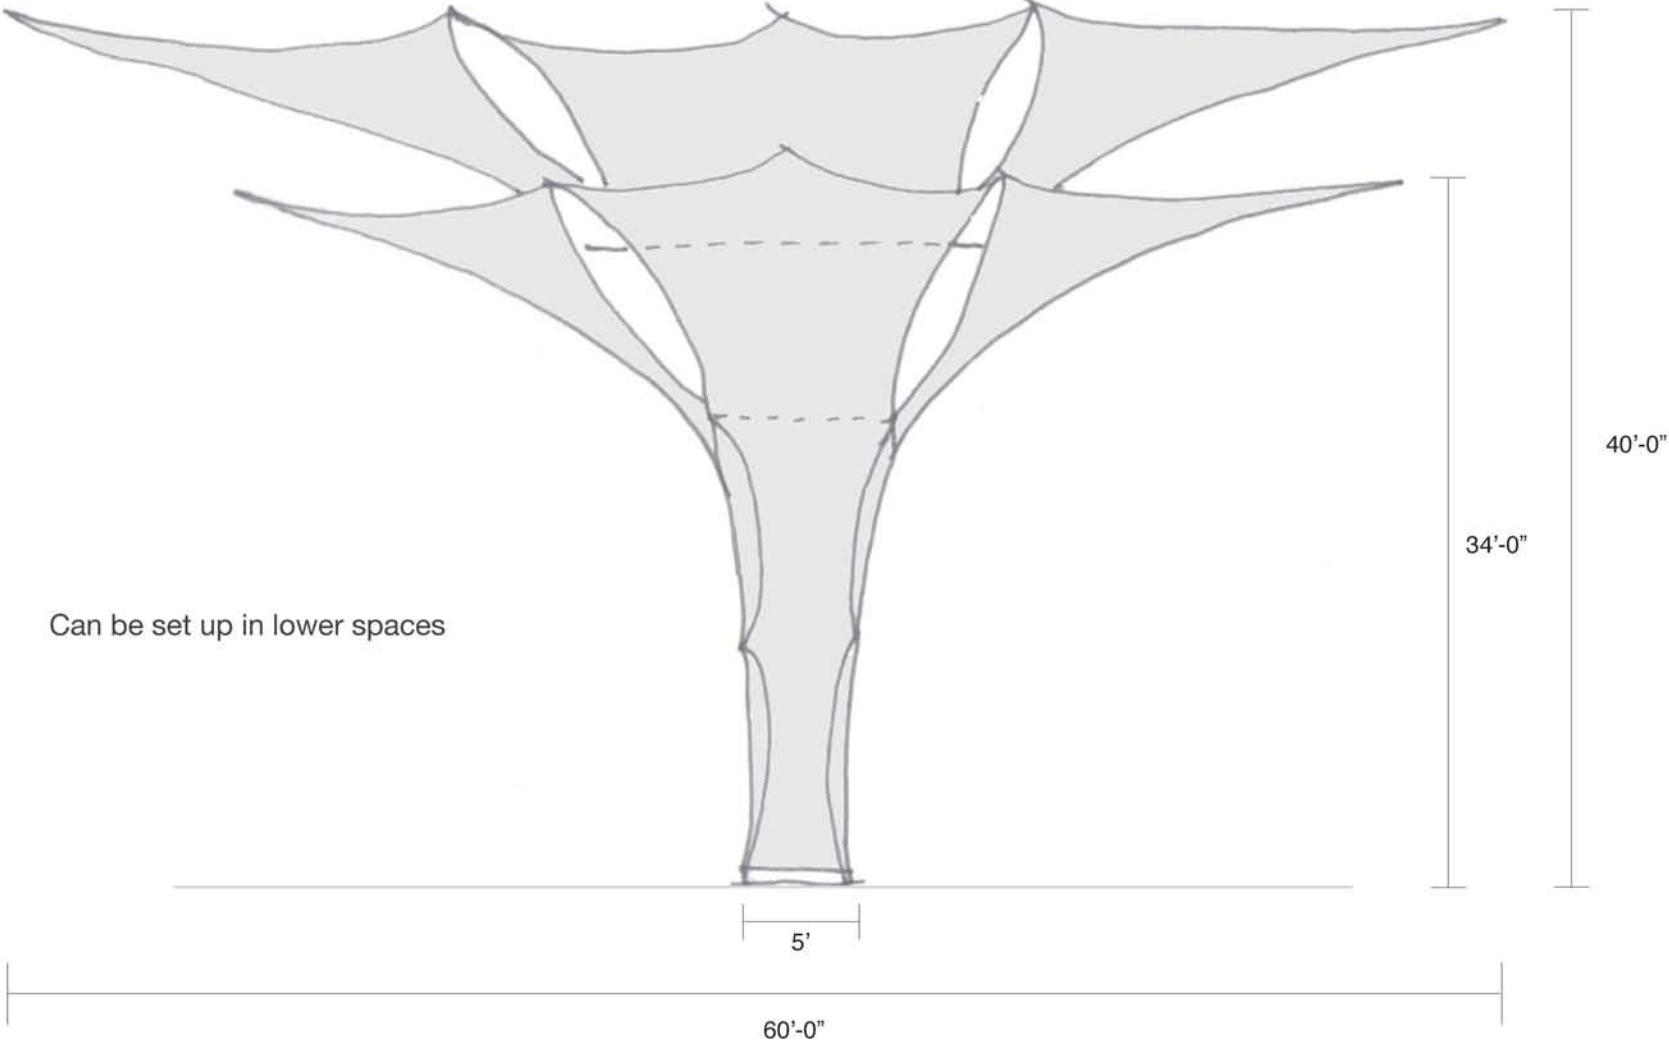

GISELA STROMEYER DESIGN

Event Rentals

Circular Bamboo

Can be shorter - any section.

Plan

GISELA STROMEYER DESIGN

Event Rentals

Tunnels

Tunnels comes in sections of 5'-0", 10'-0", 15'-0", 20'-0" ... and has also a corner piece. The 28'-0" long tunnel has 7'-0" sections.

GISELA STROMEYER DESIGN

Event Rentals

Flame

GISELA STROMEYER DESIGN

Event Rentals