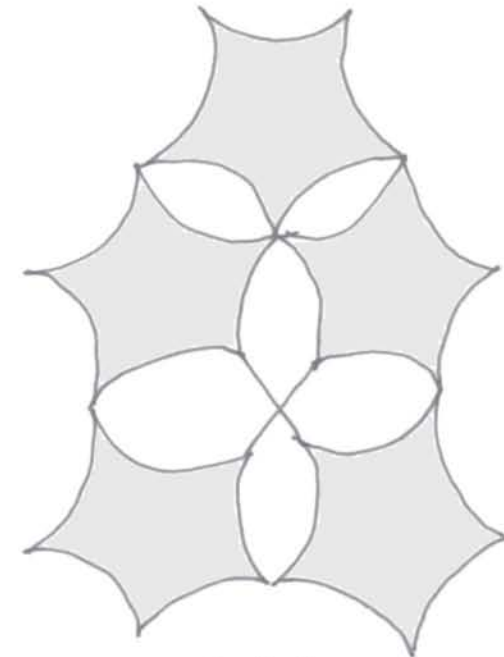

Side View

GISELA STROMEYER DESIGN

Event Rentals

Petals

10' X 10'

20' X 20'

Combination

GISELA STROMEYER DESIGN

Event Rentals

Wing

GISELA STROMEYER DESIGN

Event Rentals

Blade

Available in right and left side

65'

30' to 33'