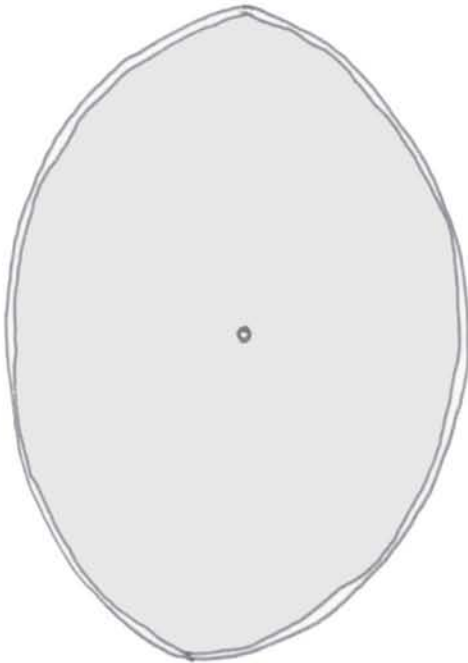

Tunnels comes in sections of 5'-0", 10'-0", 15'-0", 20'-0" ... and has also a corner piece. The 28'-0" long tunnel has 7'-0" sections.

GISELA STROMEYER DESIGN

Event Rentals

Flame

GISELA STROMEYER DESIGN

Event Rentals

GISELA STROMEYER DESIGN

Event Rentals

Kissing Moon

Comes in 20' and 25' Diameter

Plan

25'-0" Diameter rod

30'-0" Diameter rod

GISELA STROMEYER DESIGN