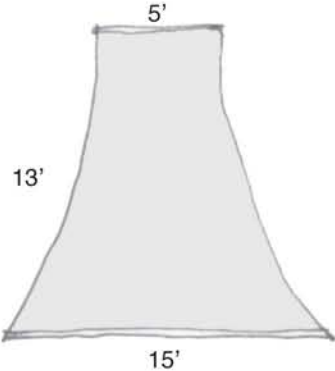

GISELA STROMEYER DESIGN

Event Rentals

Bells