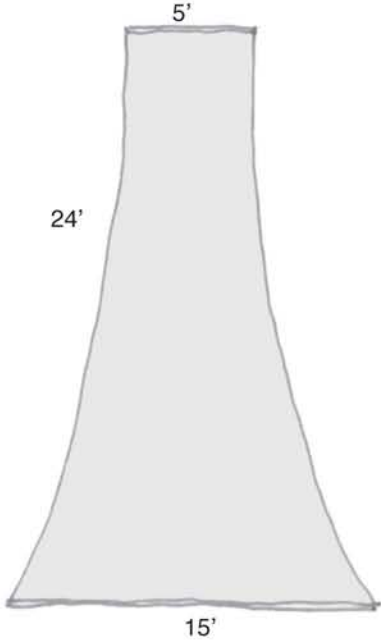

GISELA STROMEYER DESIGN

Event Rentals

Bells