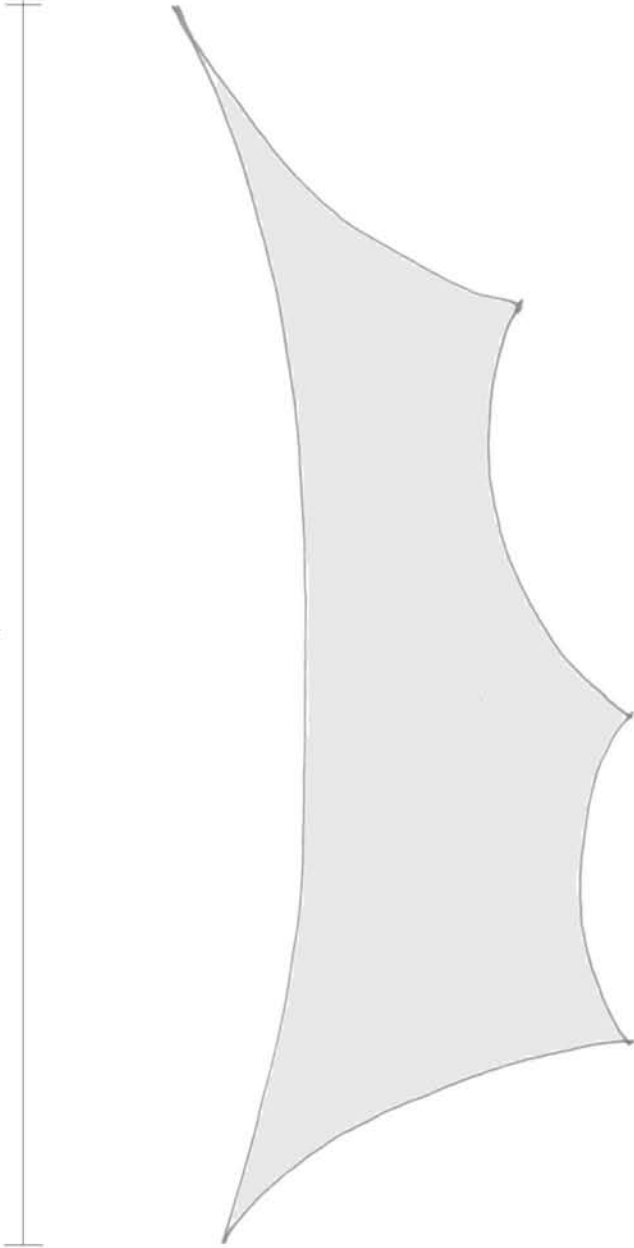

Side View

GISELA STROMEYER DESIGN

Event Rentals

Petals

10' X 10'

20' X 20'

Combination

GISELA STROMEYER DESIGN

Event Rentals

Wing

GISELA STROMEYER DESIGN

Event Rentals

Blade

Available in right and left side

65'

30' to 33'