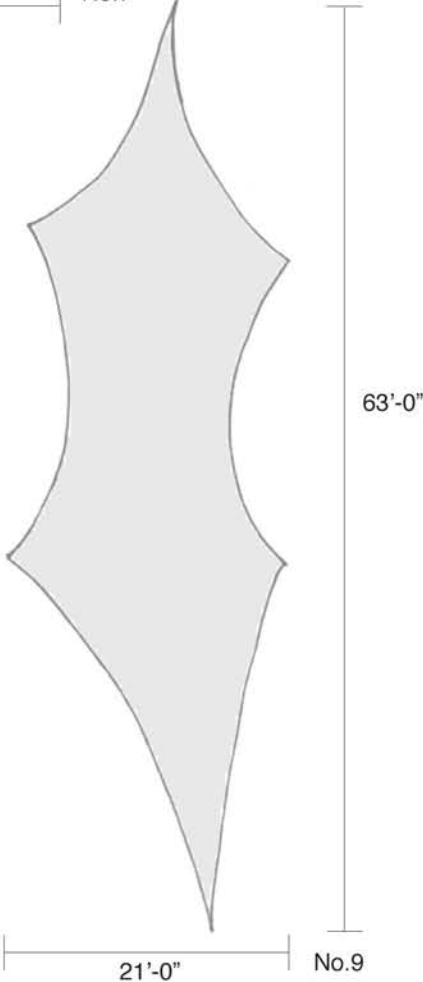

GISELA STROMEYER DESIGN

Event Rentals

Large Shapes - 1