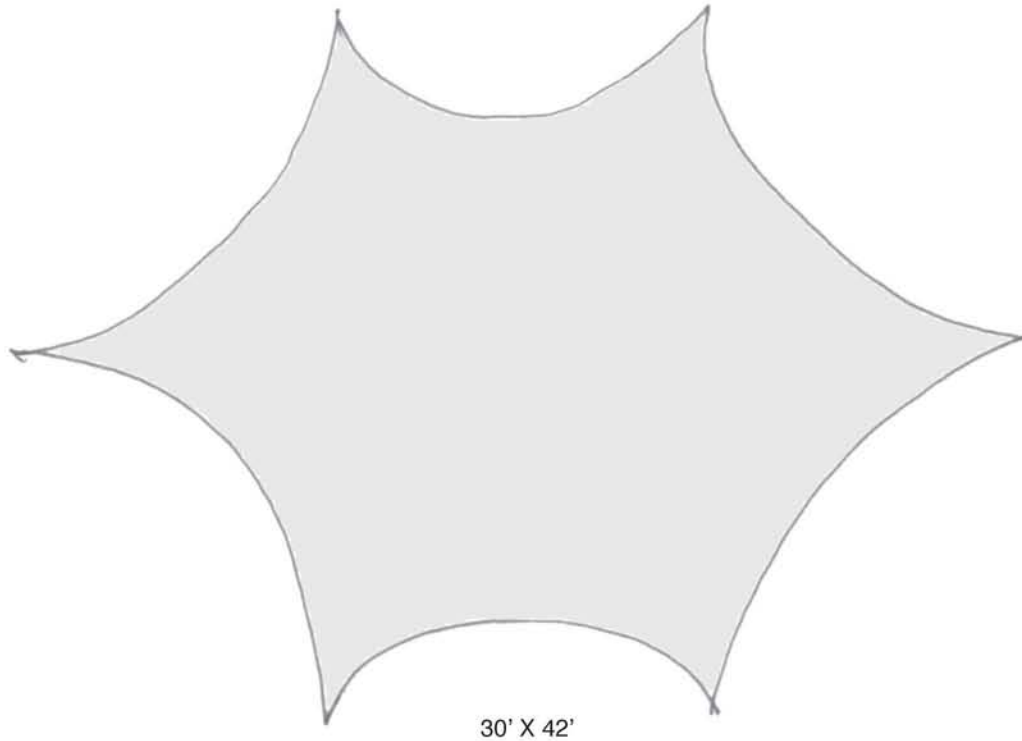

Can be installed stretched longer
the shape will then be less wide