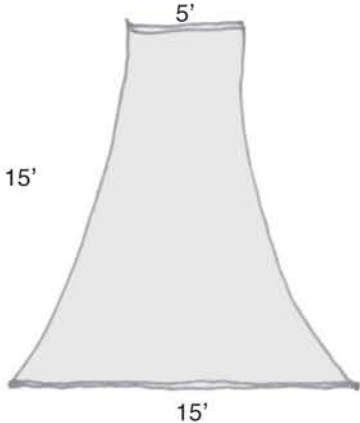

GISELA STROMEYER DESIGN

Event Rentals

Bells