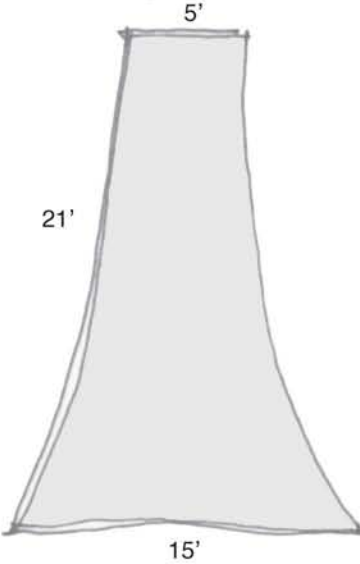

GISELA STROMEYER DESIGN

Event Rentals

Bells