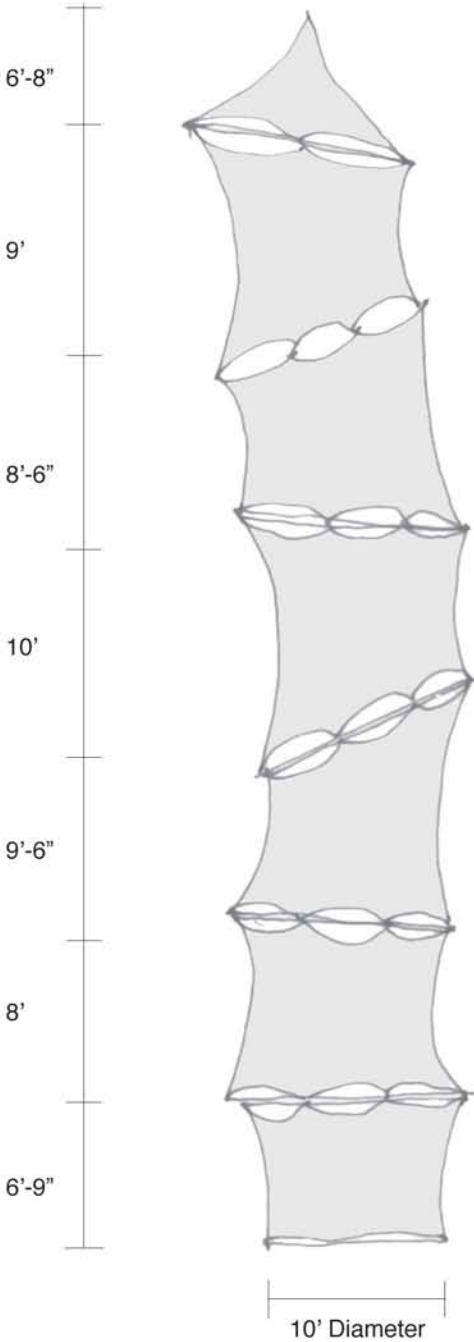

GISELA STROMEYER DESIGN

Event Rentals

Circular Bamboo

Can be shorter - any section.