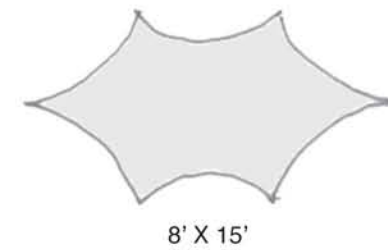

Can be installed stretched longer
the shape will then be less wide