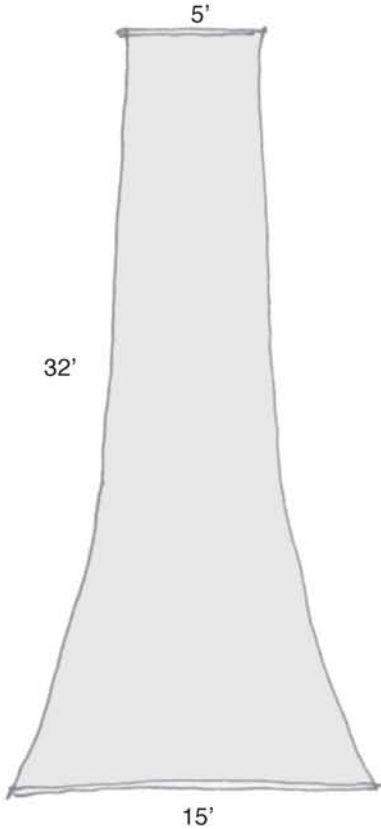

GISELA STROMEYER DESIGN

Event Rentals

Bells