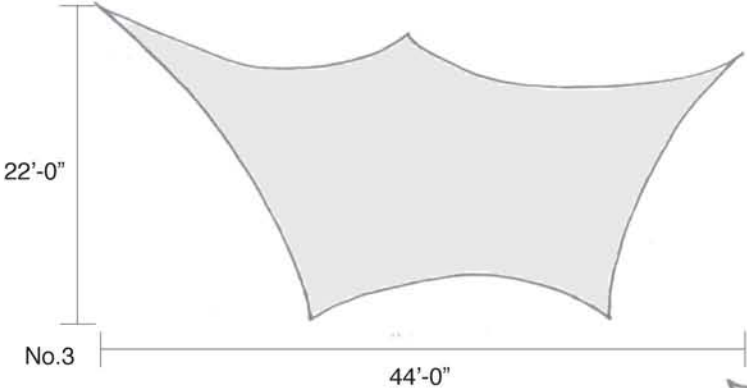

GISELA STROMEYER DESIGN

Event Rentals

Large Shapes - 1