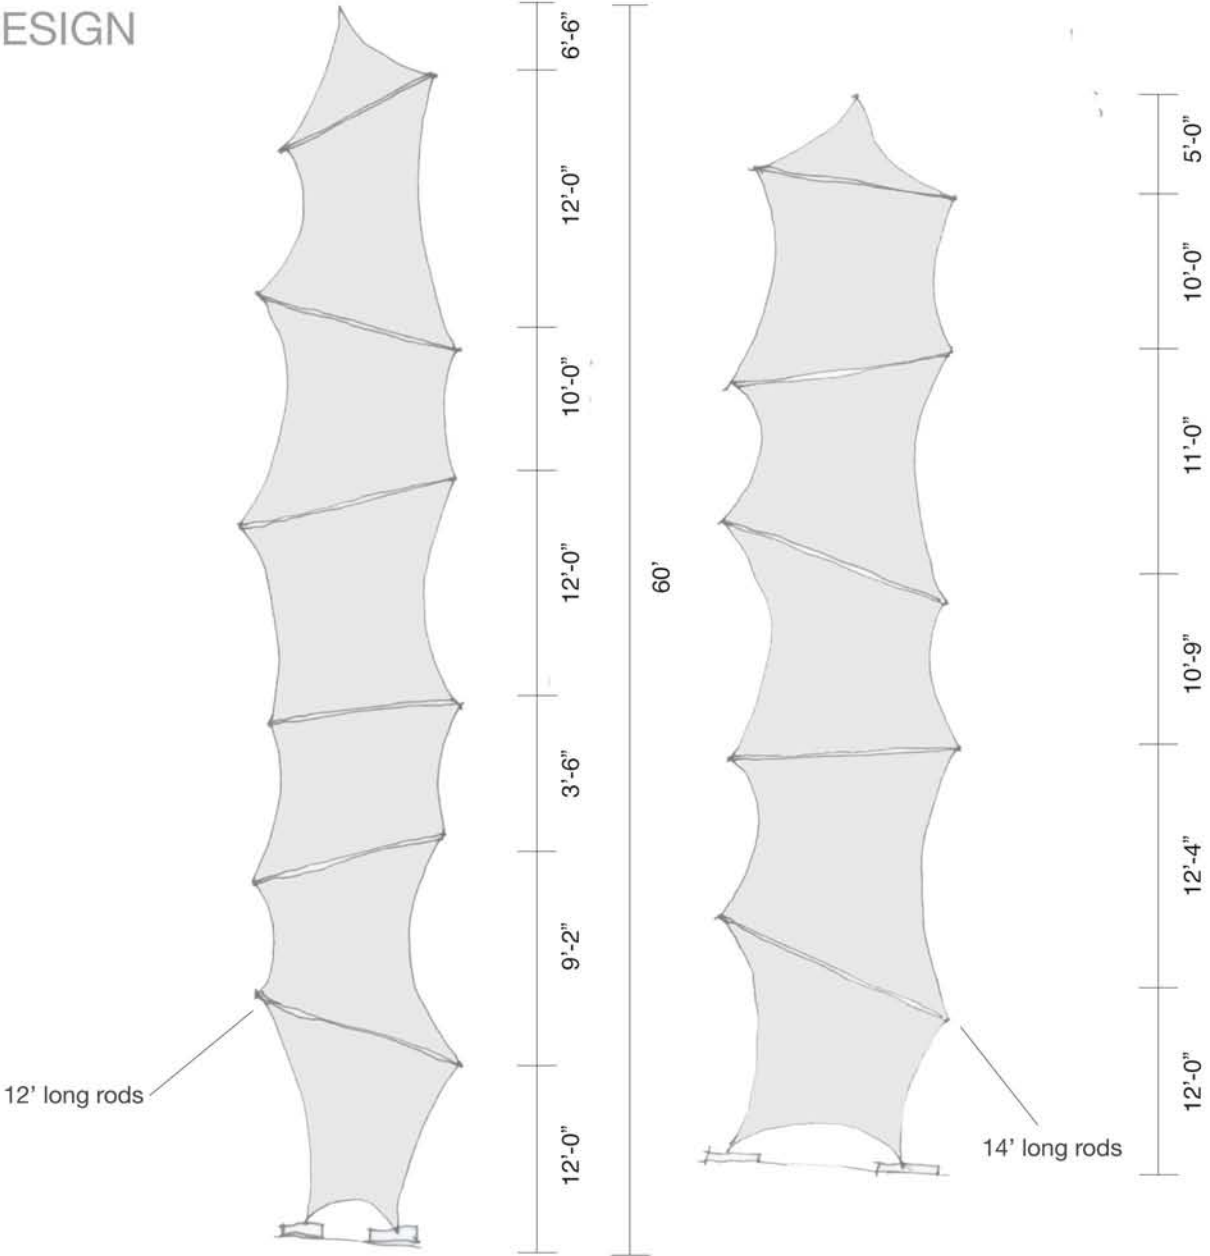

Side View

GISELA STROMEYER DESIGN

Event Rentals

Petals

10' X 10'

20' X 20'

Combination

GISELA STROMEYER DESIGN

Event Rentals

Wing

GISELA STROMEYER DESIGN

Event Rentals

Blade

Available in right and left side

65'

30' to 33'

GISELA STROMEYER DESIGN

Event Rentals

Example of layering

Blade | Laced 6 pointed Shape | Petal

GISELA STROMEYER DESIGN

Event Rentals

Flat Bamboo

Can be shorter and be used horizontally

Tunnels comes in sections of 5'-0", 10'-0", 15'-0", 20'-0" ... and has also a corner piece. The 28'-0" long tunnel has 7'-0" sections.

GISELA STROMEYER DESIGN

Event Rentals

Flame

GISELA STROMEYER DESIGN

Event Rentals