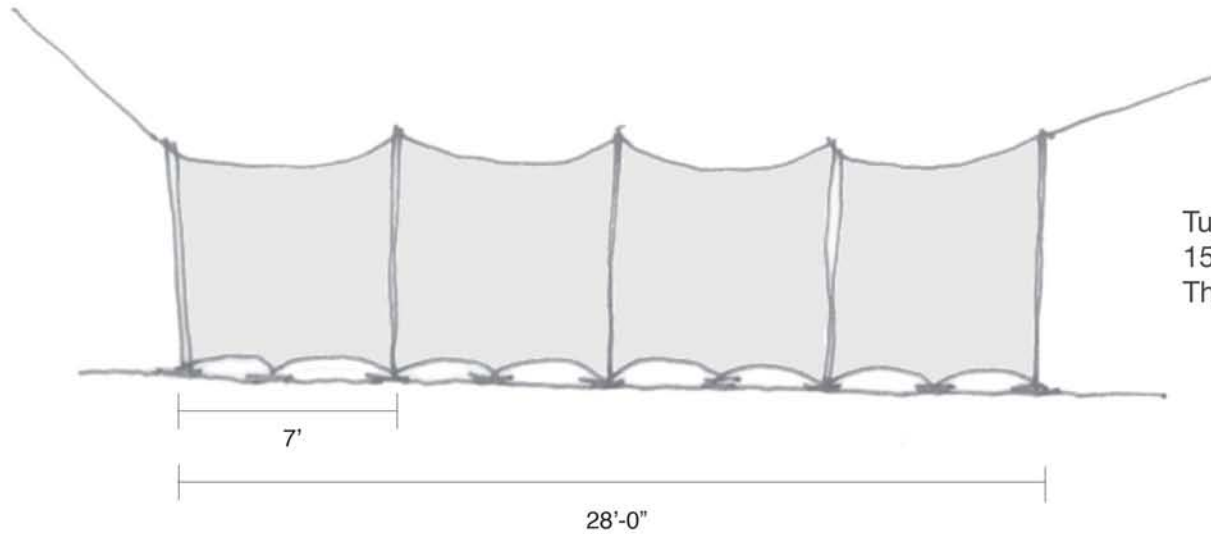

GISELA STROMEYER DESIGN

Event Rentals

Circular Bamboo

Can be shorter - any section.

Plan

GISELA STROMEYER DESIGN

Event Rentals

Tunnels

Tunnels comes in sections of 5'-0", 10'-0", 15'-0", 20'-0" ... and has also a corner piece. The 28'-0" long tunnel has 7'-0" sections.

GISELA STROMEYER DESIGN

Event Rentals

Flame

GISELA STROMEYER DESIGN

Event Rentals