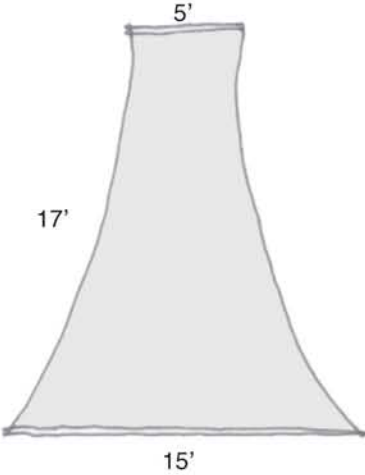

GISELA STROMEYER DESIGN

Event Rentals

Bells