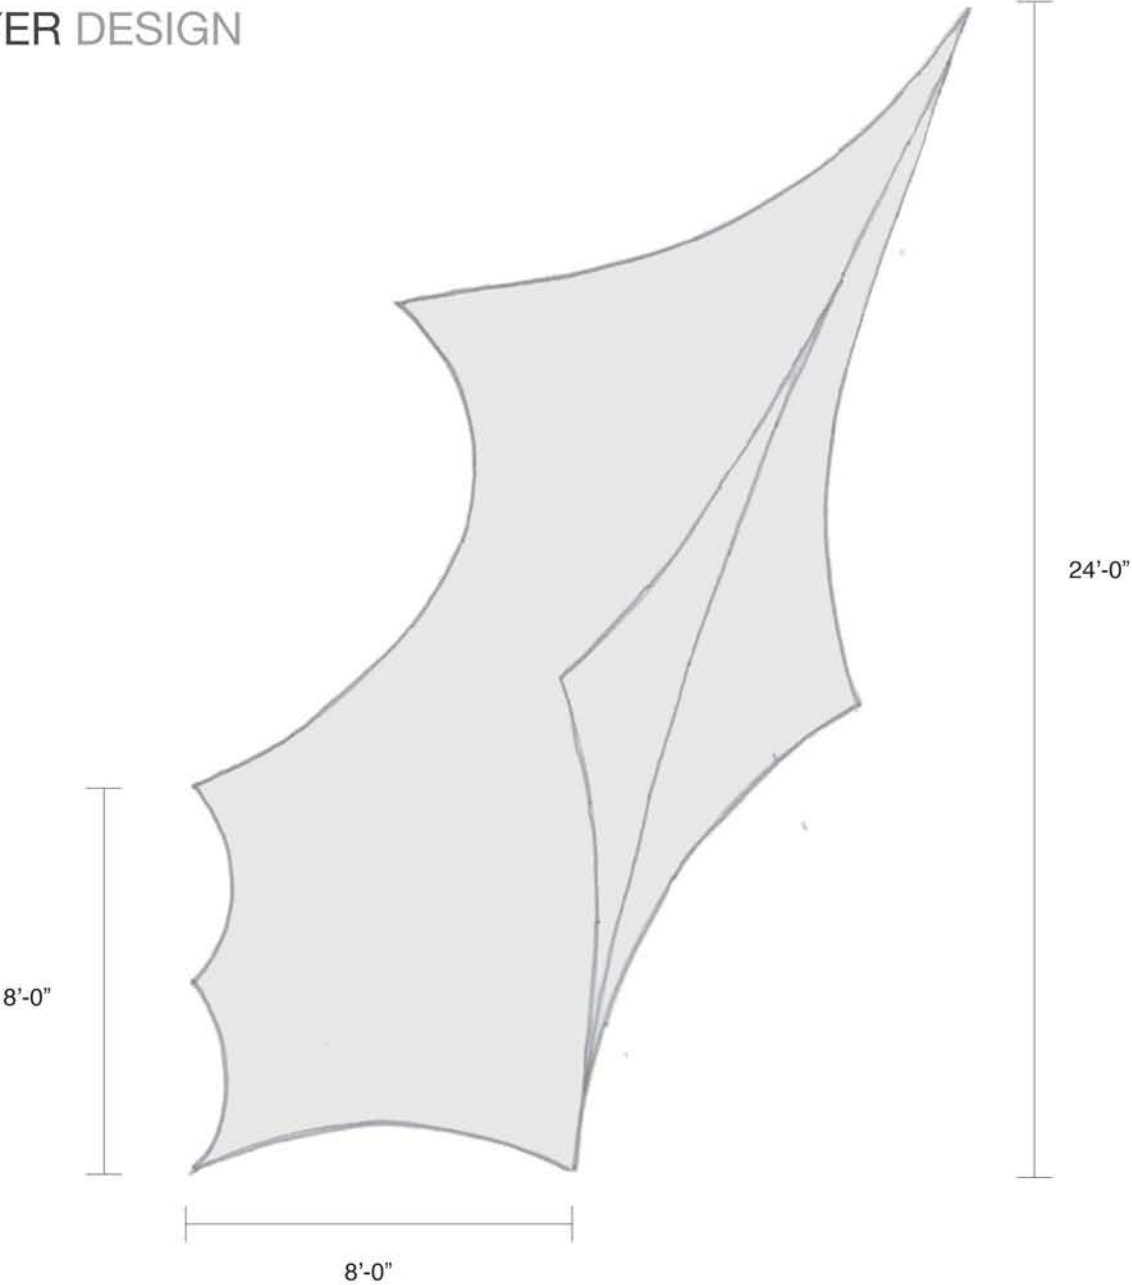

Side View

GISELA STROMEYER DESIGN

Event Rentals

Petals

10' X 10'

20' X 20'

Combination

GISELA STROMEYER DESIGN

Event Rentals

Wing

GISELA STROMEYER DESIGN

Event Rentals

Blade

Available in right and left side

65'

30' to 33'