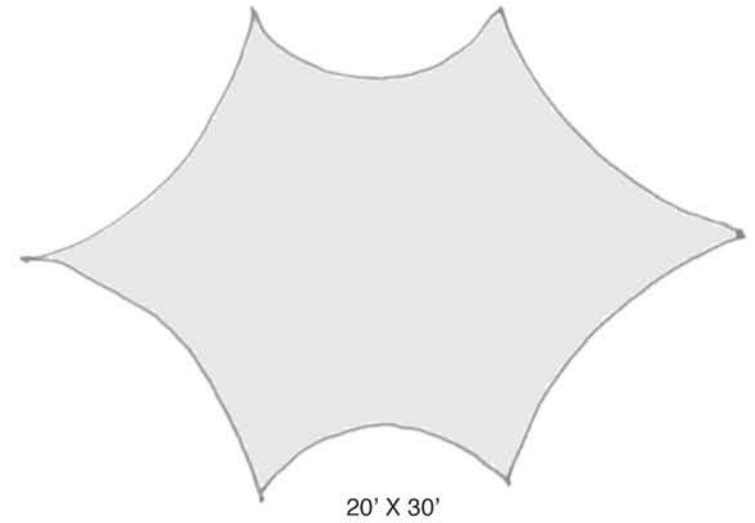

Can be installed stretched longer
the shape will then be less wide