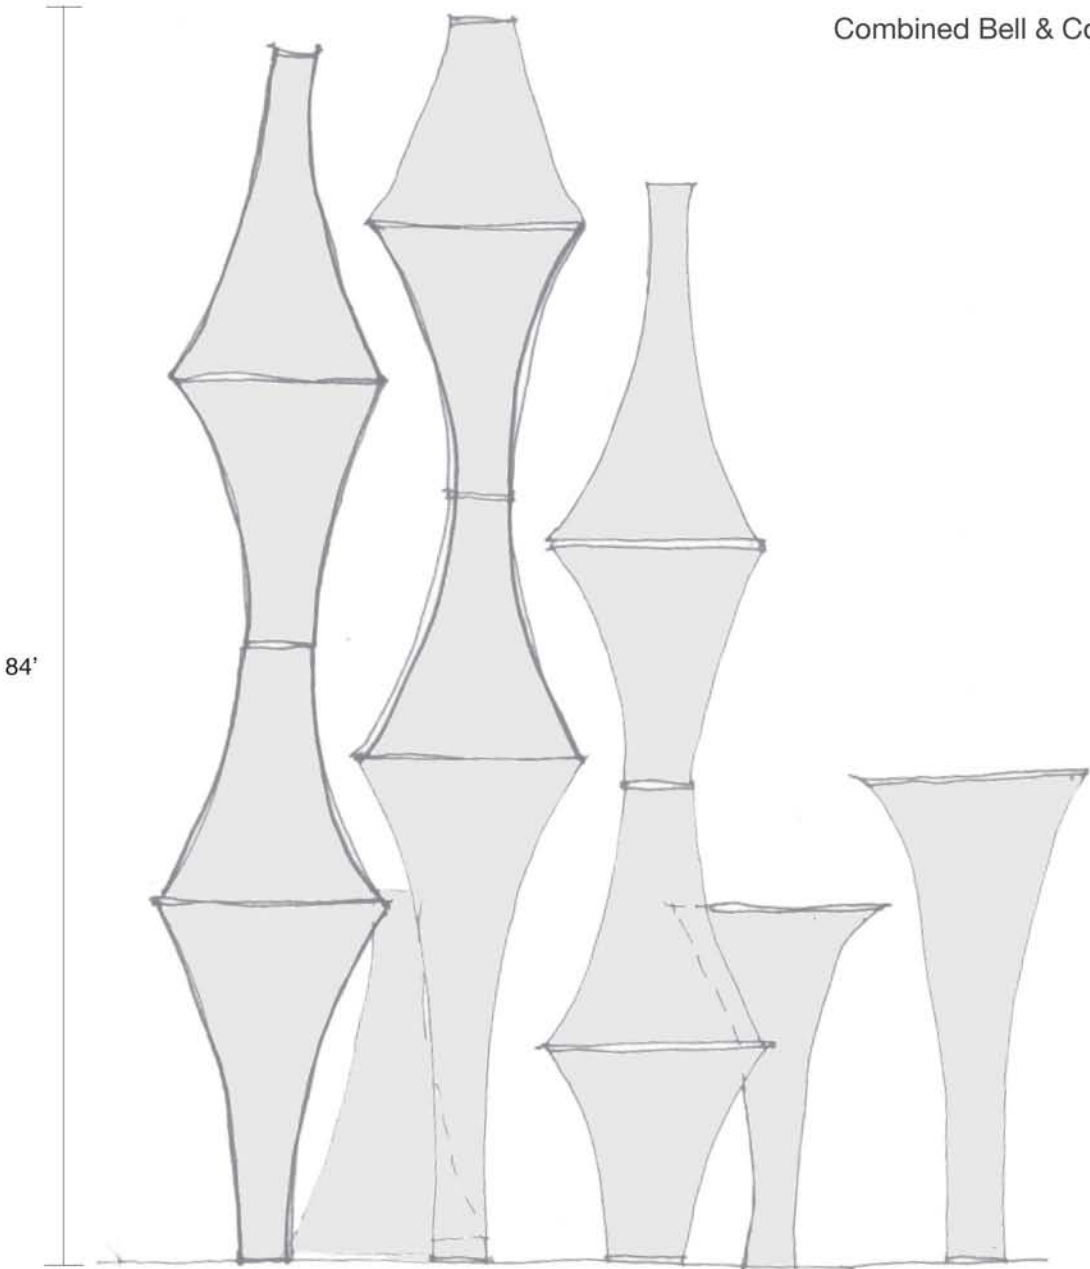

GISELA STROMEYER DESIGN

Event Rentals

Combined Bell & Cone Shapes