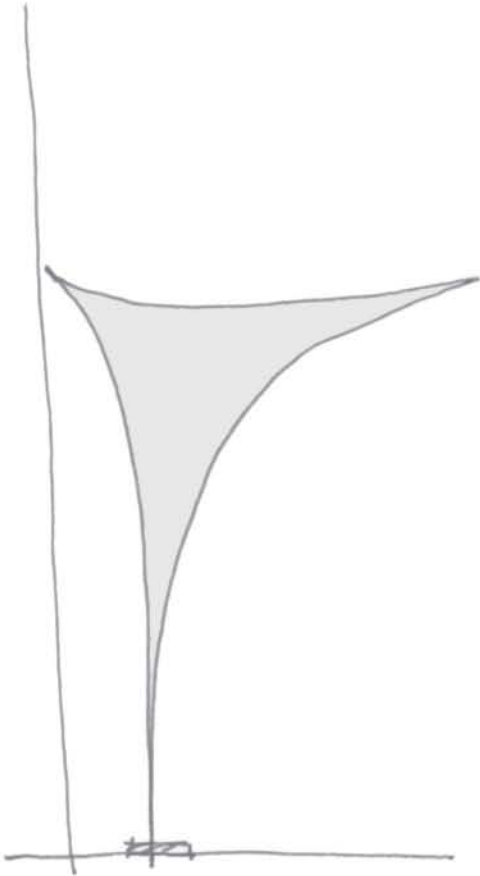

8' X 12'

6' X 7'

3' X 7'

12' X 14'

GISELA STROMEYER DESIGN

Event Rentals

Multiple Laced Screens

GISELA STROMEYER DESIGN

Event Rentals

Large Shapes - 1

Can be installed stretched longer
the shape will then be less wide

GISELA STROMEYER DESIGN

Event Rentals

GISELA STROMEYER DESIGN

Event Rentals

Pointed Screen

Side View

GISELA STROMEYER DESIGN

Event Rentals

Petals

10' X 10'

20' X 20'

Combination

GISELA STROMEYER DESIGN

Event Rentals

Wing

GISELA STROMEYER DESIGN

Event Rentals

Blade

Available in right and left side

65'

30' to 33'