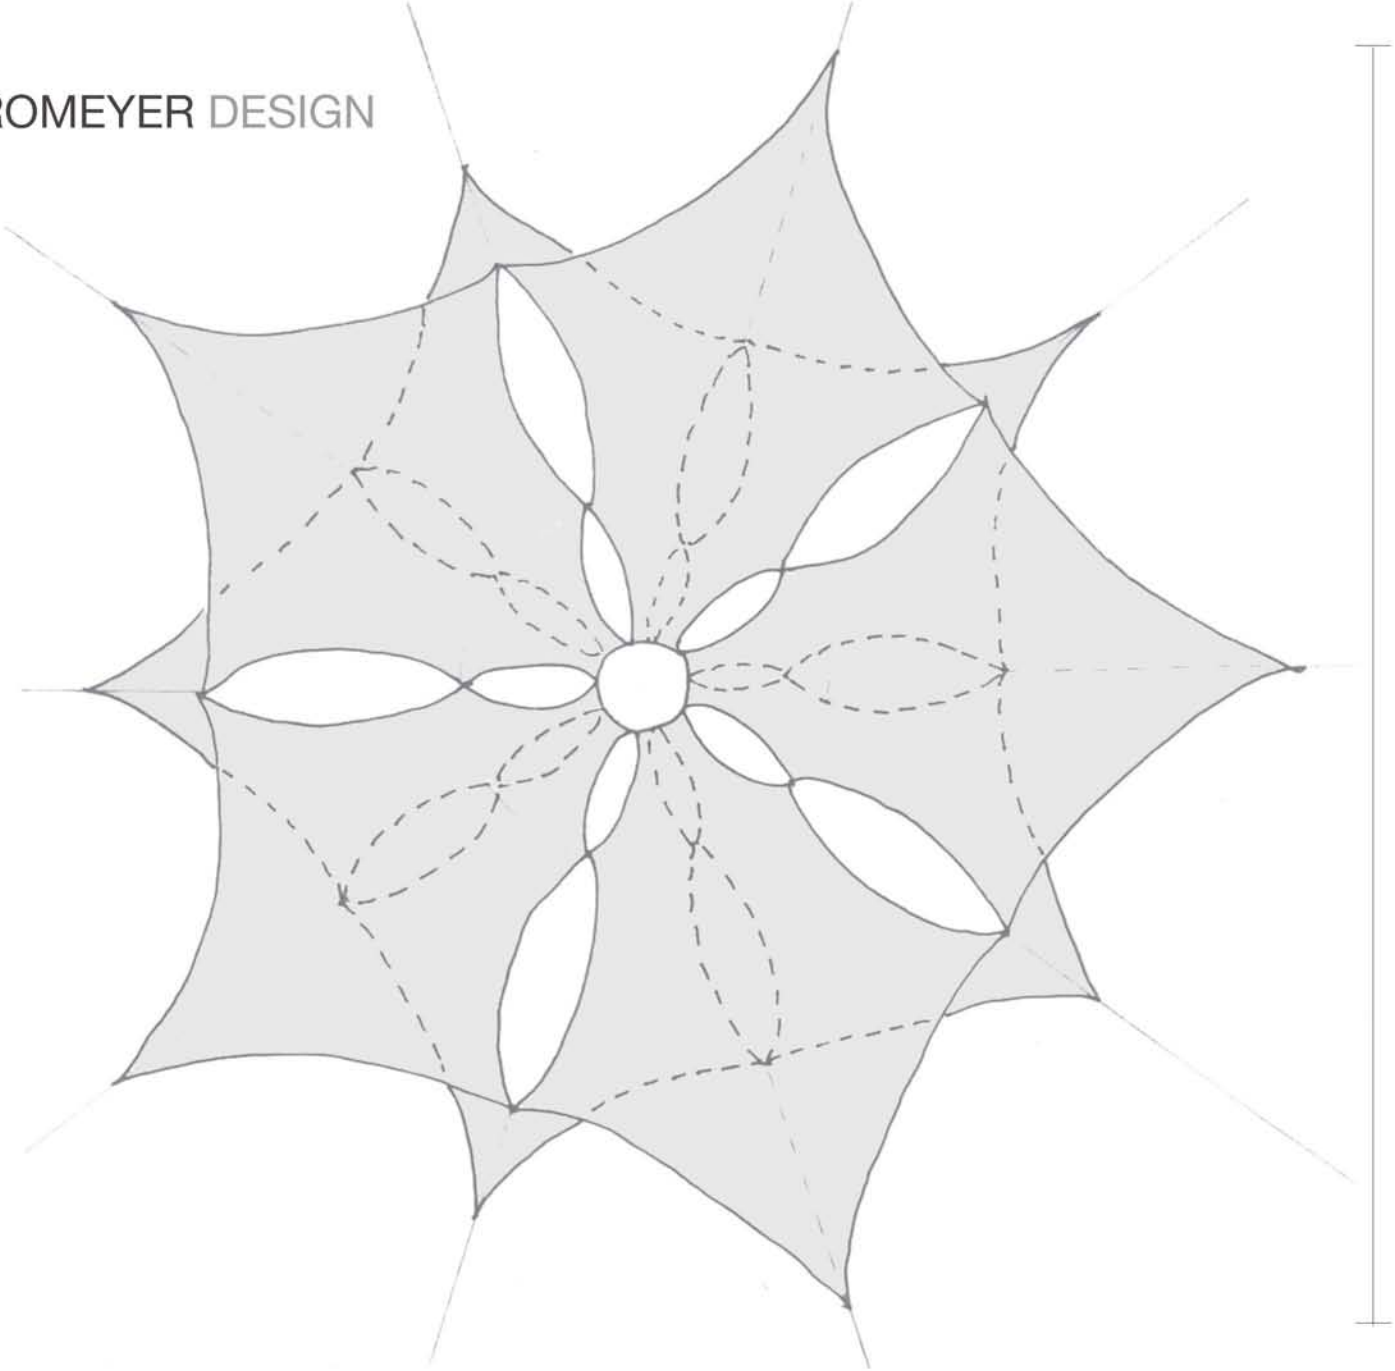

Tunnels comes in sections of 5'-0", 10'-0", 15'-0", 20'-0" ... and has also a corner piece. The 28'-0" long tunnel has 7'-0" sections.

GISELA STROMEYER DESIGN

Event Rentals

Flame

GISELA STROMEYER DESIGN

Event Rentals