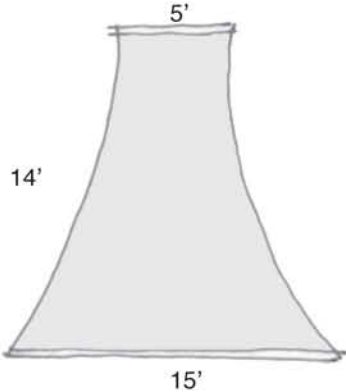

GISELA STROMEYER DESIGN

Event Rentals

Bells