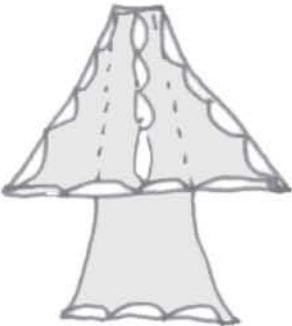

Tunnels comes in sections of 5'-0", 10'-0", 15'-0", 20'-0" ... and has also a corner piece. The 28'-0" long tunnel has 7'-0" sections.

GISELA STROMEYER DESIGN

Event Rentals

Flame

GISELA STROMEYER DESIGN

Event Rentals

GISELA STROMEYER DESIGN

Event Rentals

Kissing Moon

Comes in 20' and 25' Diameter

Plan

25'-0" Diameter rod

30'-0" Diameter rod

GISELA STROMEYER DESIGN