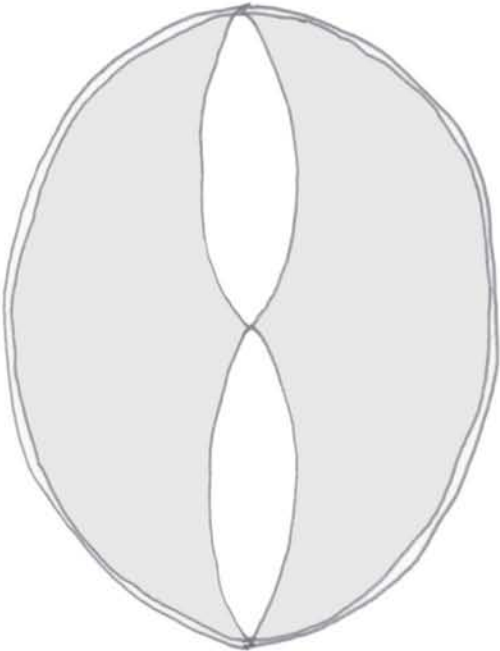

Tunnels comes in sections of 5'-0", 10'-0", 15'-0", 20'-0" ... and has also a corner piece. The 28'-0" long tunnel has 7'-0" sections.

GISELA STROMEYER DESIGN

Event Rentals

Flame

GISELA STROMEYER DESIGN

Event Rentals

GISELA STROMEYER DESIGN

Event Rentals

Kissing Moon

Comes in 20' and 25' Diameter

Plan

25'-0" Diameter rod

30'-0" Diameter rod

GISELA STROMEYER DESIGN