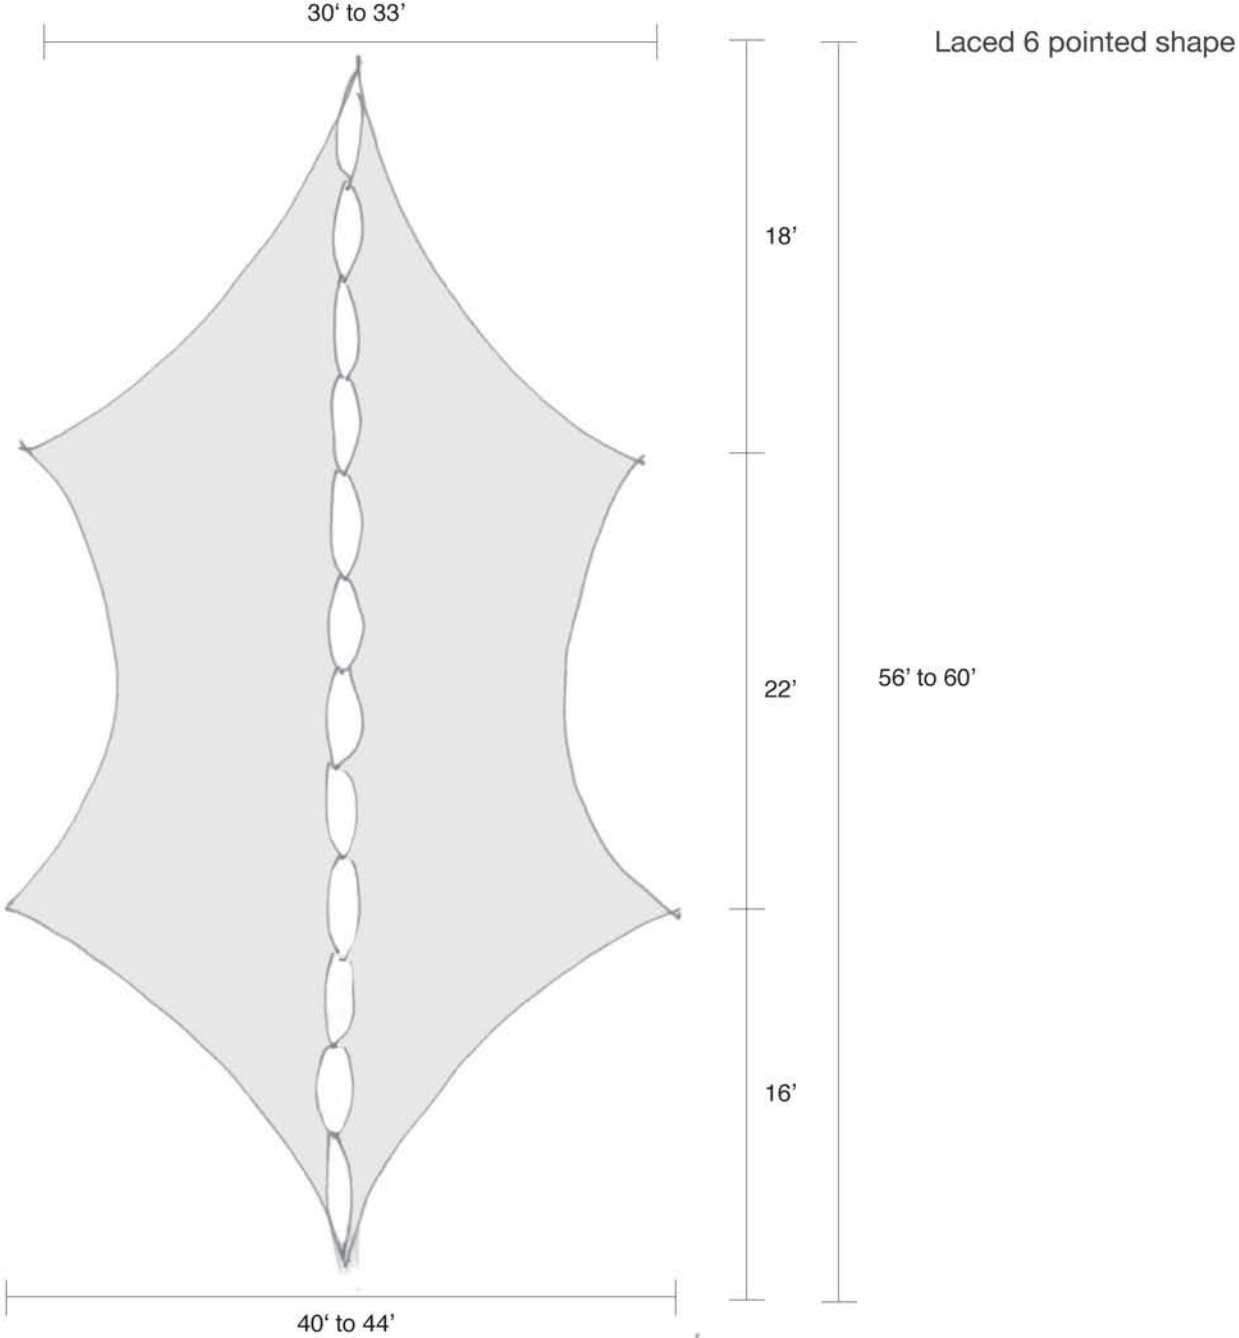

GISELA STROMEYER DESIGN

Event Rentals