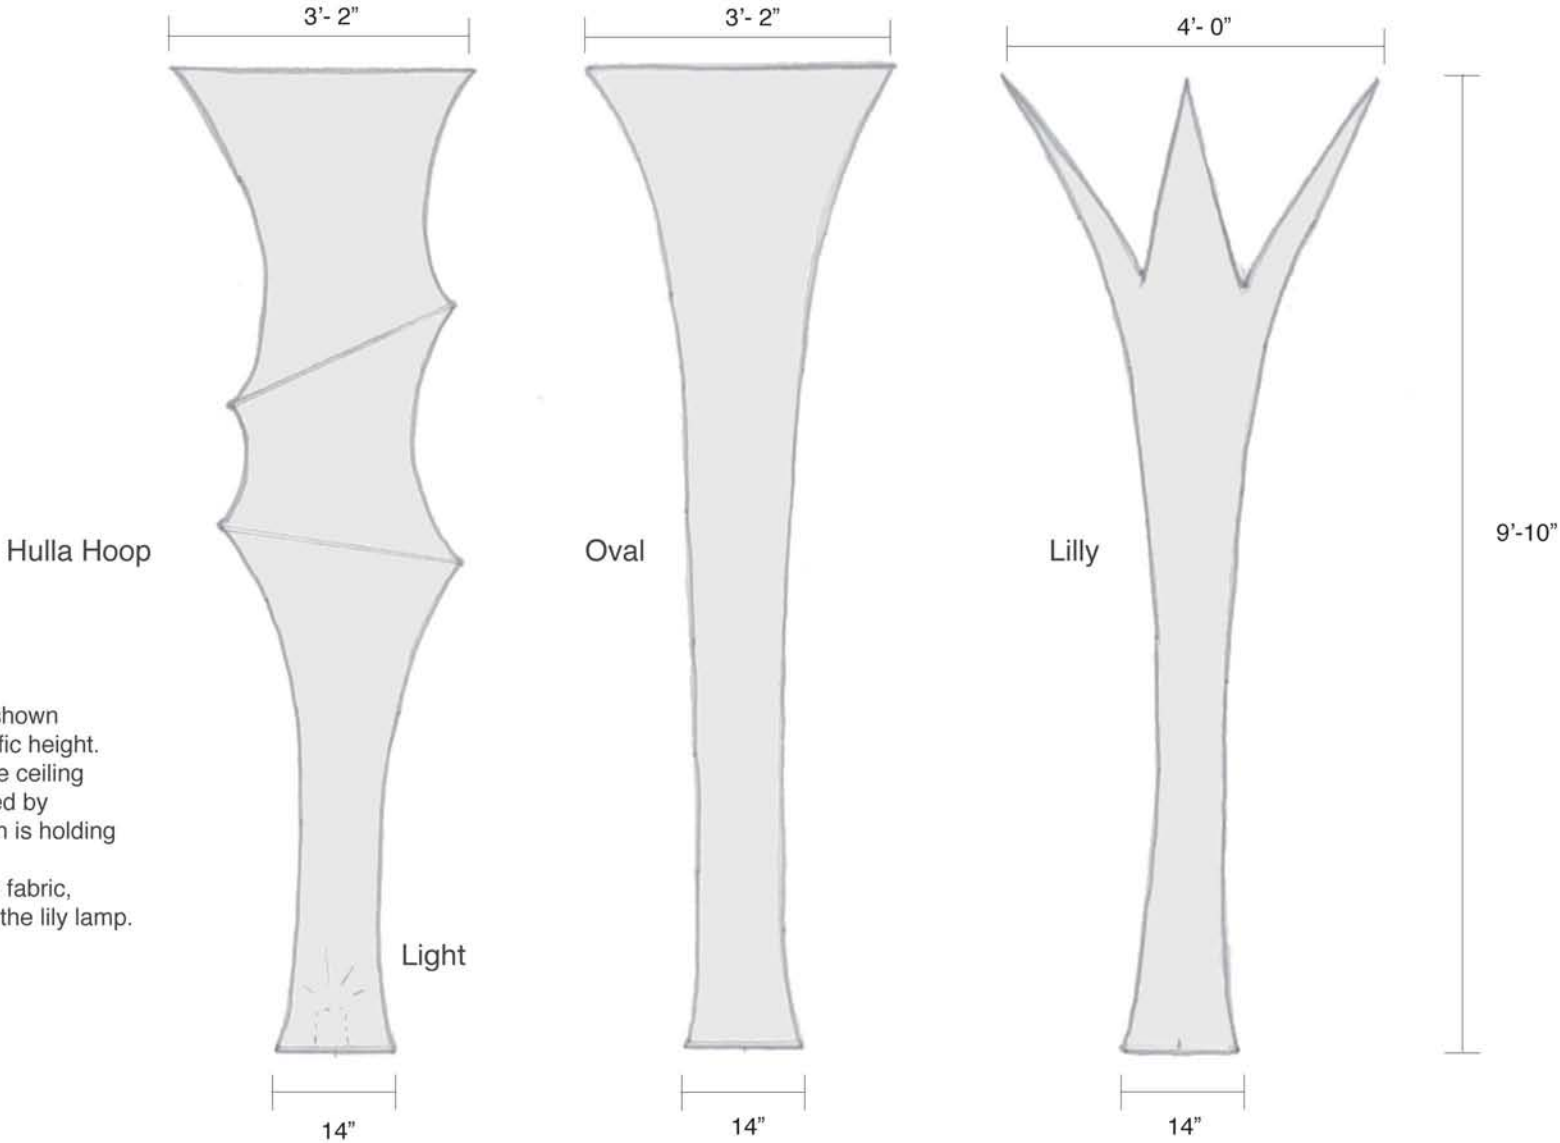

GISELA STROMEYER DESIGN

Event Rentals Products

Floor Lamps

The lamps are sold or rented as shown or can be custom made to a specific height. The lamps are suspended from the ceiling and stretch down to the floor, pulled by weights in the wooden base, which is holding a halogen spot light. The body is white spandex stretch fabric, shaped by fiberglass rings except the lily lamp.